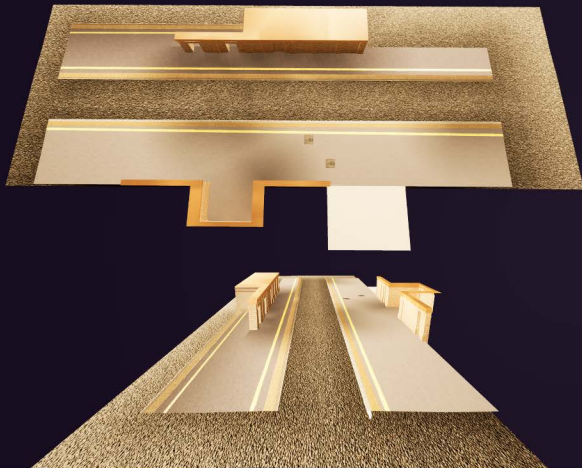

Ethan Weldon (N0899438)

n0899438@my.ntu.ac.uk | ethanweldonbusiness@gmail.com

Loughborough Station

Platforms

Albedo

Poly Count: 3 | 77 | 42

Texture Size: 4096x4096

3D Workflow for Industry