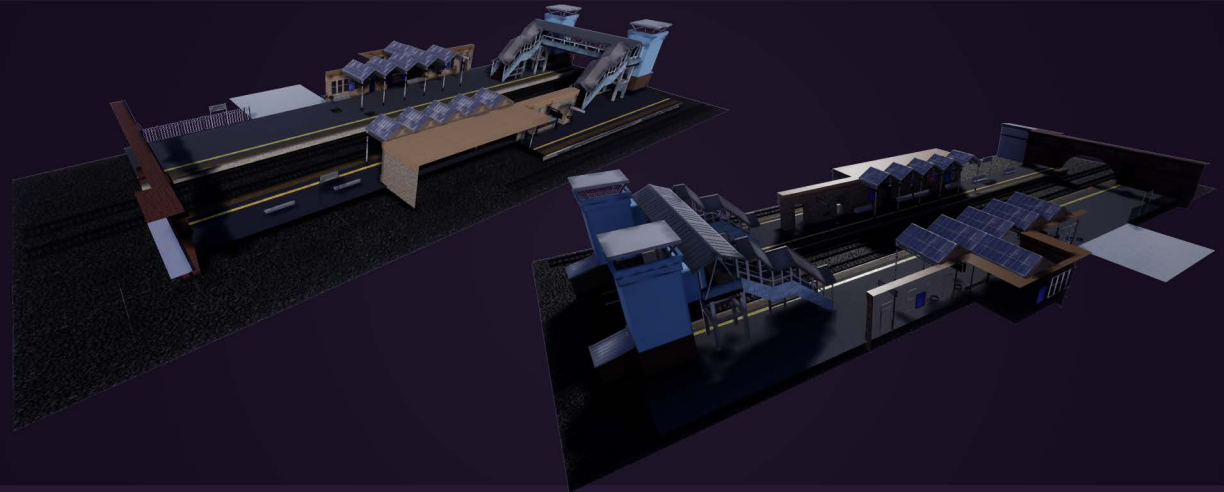

Loughborough Station

Full Model

3D Workflow for Industry

In-Engine Renders

Ethan Weldon (N0899438)

n0899438@my.ntu.ac.uk | ethanweldonbusiness@gmail.com

Loughborough Station

Full Model

3D Workflow for Industry

In-Engine Renders

Ethan Weldon (N0899438)

n0899438@my.ntu.ac.uk | ethanweldonbusiness@gmail.com

Loughborough Station

Railway Walkway / Bridge

Albedo

Poly Count / 1929

Texture Size /
4096x4096

3D Workflow for Industry

In-Engine Renders

Ethan Weldon (N0899438)

n0899438@my.ntu.ac.uk | ethanweldonbusiness@gmail.com

Loughborough Station

Railway Walkway / Stairs

Poly Count / 1365 | 134
Texture Size / 4096x4096